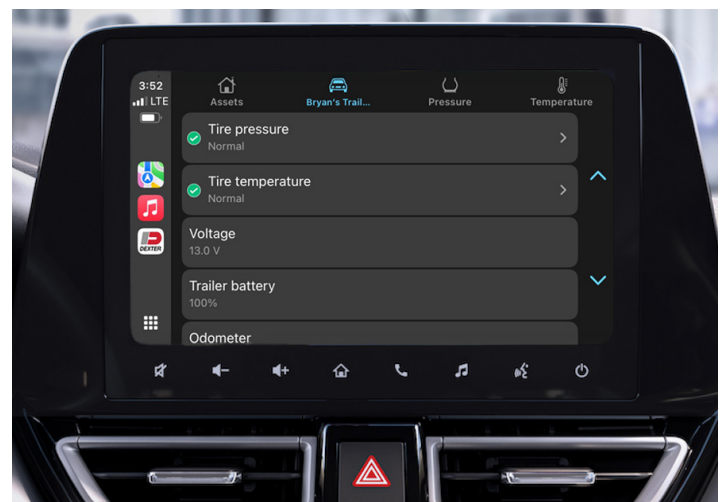

FEATURES:

- » Internal Tire Pressure (TPMS) - Self-learning system with low-pressure alerts.
- » Internal Tire Temperature - High-temperature alerts for added safety.
- » GPS Drop Anchor - Sends push notifications if the trailer moves from its marked location.
- » Virtual Odometer - Enhances maintenance awareness with precise tracking.
- » Battery Charge Level - Displays real-time state of charge.

www.dextergroup.com

ADVANCED TECHNOLOGY

» DEX360 MOBILE APP

The DEX360 mobile app puts trailer safety at your fingertips. The app offers powerful features, including:

- Instant access to monitor critical trailer components via Wi-Fi and Bluetooth.
- Live GPS tracking and trip history.
- Over-the-air (OTA) push notifications for real-time updates.
- Available on Google Play™ and the Apple App Store®.
- Maintenance milestones to keep your trailer in top condition.

**Some features only available with subscription purchase*

» ASSET MANAGEMENT

The DEX360 Web Portal provides real-time access to trailer locations, maintenance milestones, and alerts—all in one convenient web app.

- Enhances efficiency for trailer monitoring.
- Group trailers into one or separate organizations.
- Receive notifications to keep your trailer fleet running smoothly.

» CARPLAY

- DEX360 CarPlay App can be downloaded to optimize the in-vehicle experience, making for a safer and easy-to-use system while driving.
- The CarPlay feature will show drivers notifications while on the road to manage your trailer and alerts in real-time.
- Utilization of CarPlay minimizes distractions from your phone and keeps you focused on the road.