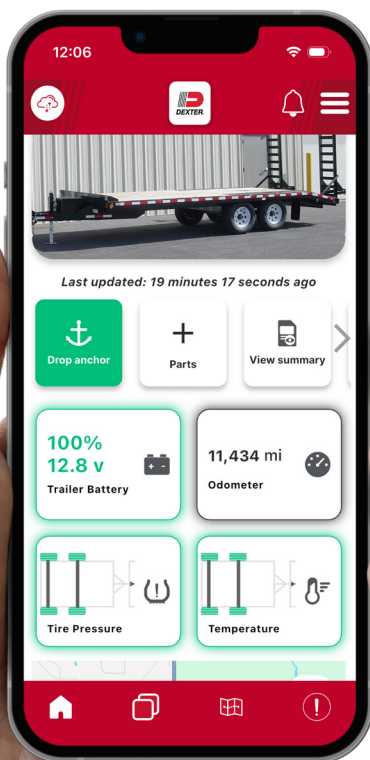

» SYSTEM SETUP

www.dextergroup.com

SCAN TO
LEARN
MORE

SECURITY AT THE FOREFRONT

» TIRE PRESSURE MONITORING

A flat tire can ruin any trip. With DEX360, you'll receive instant app alerts for low tire pressure, allowing you to take action before minor issues turn into major problems—ensuring a safer, worry-free journey.

» GEOFENCING

DEX360's geofencing lets you track your trailer's location 24/7. Get notified instantly if it's moved from its designated spot, eliminating the worry of theft or unauthorized movement.

» MAINTANCE MILESTONES

The DEX360 Virtual Odometer alerts you to key maintenance milestones, helping you address issues before they become problems.

» BATTERY MONITORING

With DEX360, you'll receive timely notifications of low battery levels, giving you the opportunity to recharge before it affects performance. Whether you're hauling with a dump trailer or hitting the road in your RV, DEX360 keeps you powered and ready for the job.

FEATURES:

- » Internal Tire Pressure (TPMS) - Self-learning system with low-pressure alerts.
- » Internal Tire Temperature - High-temperature alerts for added safety.
- » GPS Drop Anchor - Sends push notifications if the trailer moves from its marked location.
- » Virtual Odometer - Enhances maintenance awareness with precise tracking.
- » Battery Charge Level - Displays real-time state of charge.