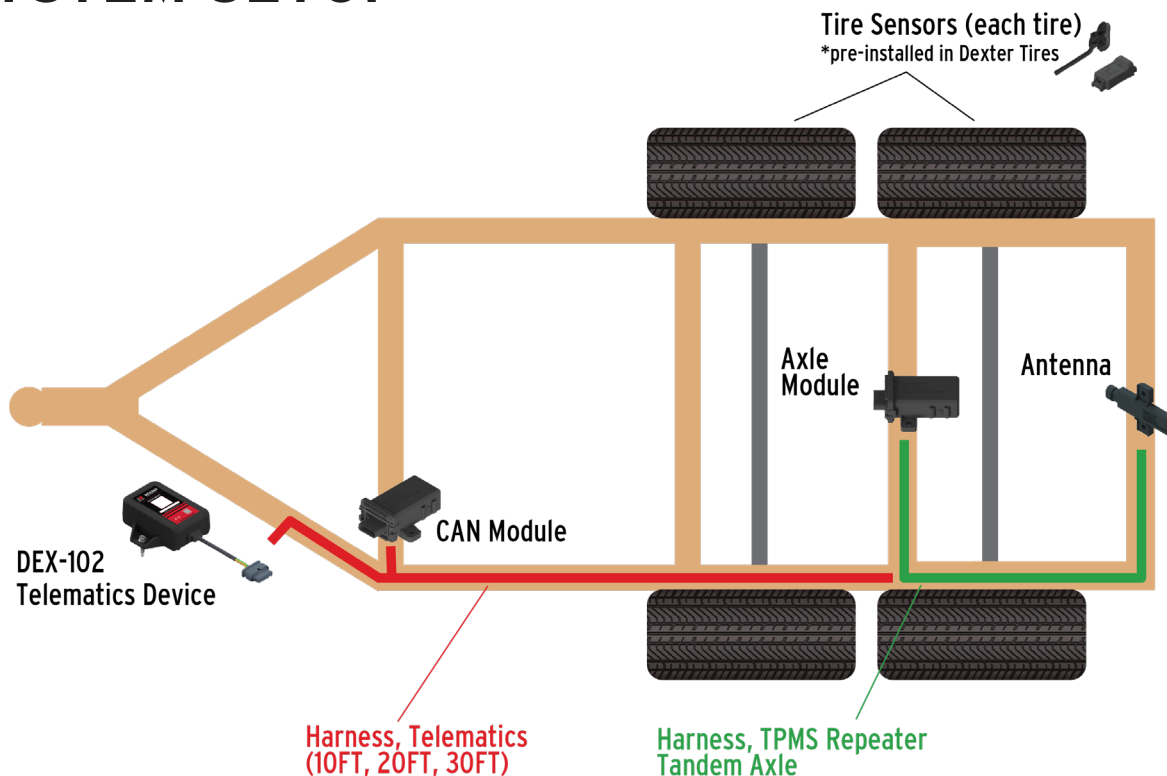

INNOVATIVE TRAILER TECH

» THE FIRST COMPREHENSIVE TRAILER SYSTEM

Introducing Dexter's DEX360 Smart Trailer System—a revolutionary solution designed for safety, security, and confidence on the road. With advanced tracking and real-time monitoring, DEX360 keeps your trailer protected and performing at its best.

» REVOLUTIONARY INNOVATION

The DEX360 Smart Trailer System is a new, innovative system designed to give drivers peace of mind, knowing their trailer is secure and operating safely. Dexter has long been at the forefront of integrating advanced automotive technologies into the trailer industry. With the DEX360 system, Dexter continues to lead the market, bringing your trailer a new level of safety, security, innovation, and convenience.

Features like a virtual odometer, geofencing security with GPS tracking, and real-time monitoring of essential components—such as tire pressure and battery level—ensure that Dexter has your back, providing confidence on every journey.

» SYSTEM SETUP

www.dextergroup.com

SCAN TO
LEARN
MORE