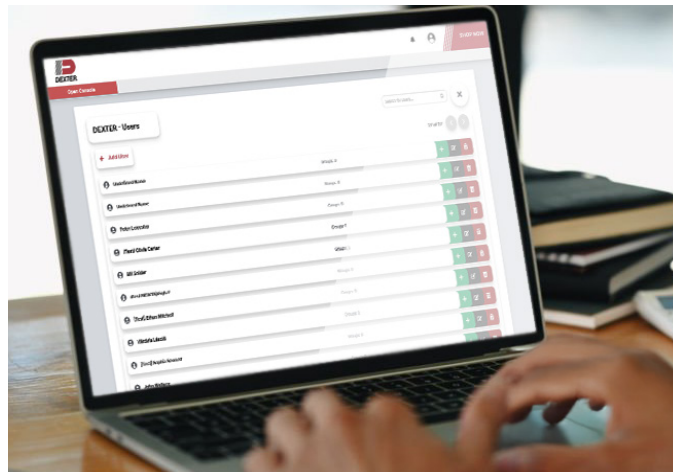

www.dextergroup.com

ADVANCED TECHNOLOGY

» DEX360 MOBILE APP

The DEX360 mobile app puts trailer safety at your fingertips. The app offers powerful features, including:

- Instant access to monitor critical trailer components via Wi-Fi and Bluetooth.
- Live GPS tracking and trip history.
- Over-the-air (OTA) push notifications for real-time updates.
- Available on Google Play™ and the Apple App Store®.
- Maintenance milestones to keep your trailer in top condition.

**Some features only available with subscription purchase*

» ASSET MANAGEMENT

The DEX360 Web Portal provides real-time access to trailer locations, maintenance milestones, and alerts—all in one convenient web app.