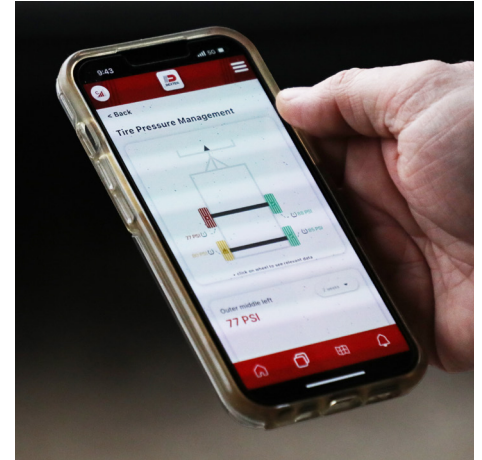

» SYSTEM SETUP

www.dextergroup.com

SCAN TO
LEARN
MORE

SECURITY AT THE FOREFRONT

» TIRE PRESSURE MONITORING

A flat tire can ruin any trip. With DEX360, you'll receive instant app alerts for low tire pressure, allowing you to take action before minor issues turn into major problems—ensuring a safer, worry-free journey.

FEATURES:

- » Internal Tire Pressure (TPMS) - Self-learning system with low-pressure alerts.
- » Internal Tire Temperature - High-temperature alerts for added safety.
- » GPS Drop Anchor - Sends push notifications if the trailer moves from its marked location.
- » Virtual Odometer - Enhances maintenance awareness with precise tracking.
- » Battery Charge Level - Displays real-time state of charge.

www.dextergroup.com

ADVANCED TECHNOLOGY

» DEX360 MOBILE APP

The DEX360 mobile app puts trailer safety at your fingertips. The app offers powerful features, including:

- Instant access to monitor critical trailer components via Wi-Fi and Bluetooth.
- Live GPS tracking and trip history.
- Over-the-air (OTA) push notifications for real-time updates.
- Available on Google Play™ and the Apple App Store®.
- Maintenance milestones to keep your trailer in top condition.

**Some features only available with subscription purchase*

» ASSET MANAGEMENT

The DEX360 Web Portal provides real-time access to trailer locations, maintenance milestones, and alerts—all in one convenient web app.